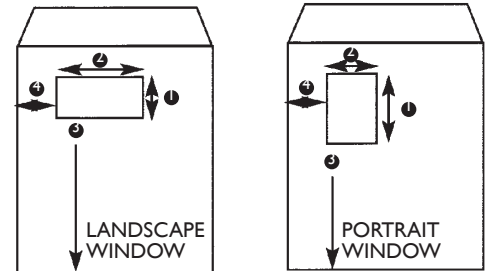

PORTRAIT WINDOW
POCKET

GUSSET POCKET,

BOARD BACK POCKET,

ALL ENVELOPES ARE MEASURED WITH THE FLAP/SEALING EDGE TO THE TOP, **REGARDLESS OF STYLE.**

THE 2nd DIMENSION OF THE ENVELOPE IS ALWAYS THE FLAP/SEALING EDGE

THE WINDOW IS MEASURED IN THE SAME WAY
WINDOW DEPTH = ①
WIDTH = ②
POSITION UP FROM THE BOTTOM = ③
POSITION IN FROM THE LEFT = ④

MERCURY ENVELOPES

Tel: 0113 263 4463 Fax: 0113 279 0310

Email: sales@mercury-envelopes.co.uk